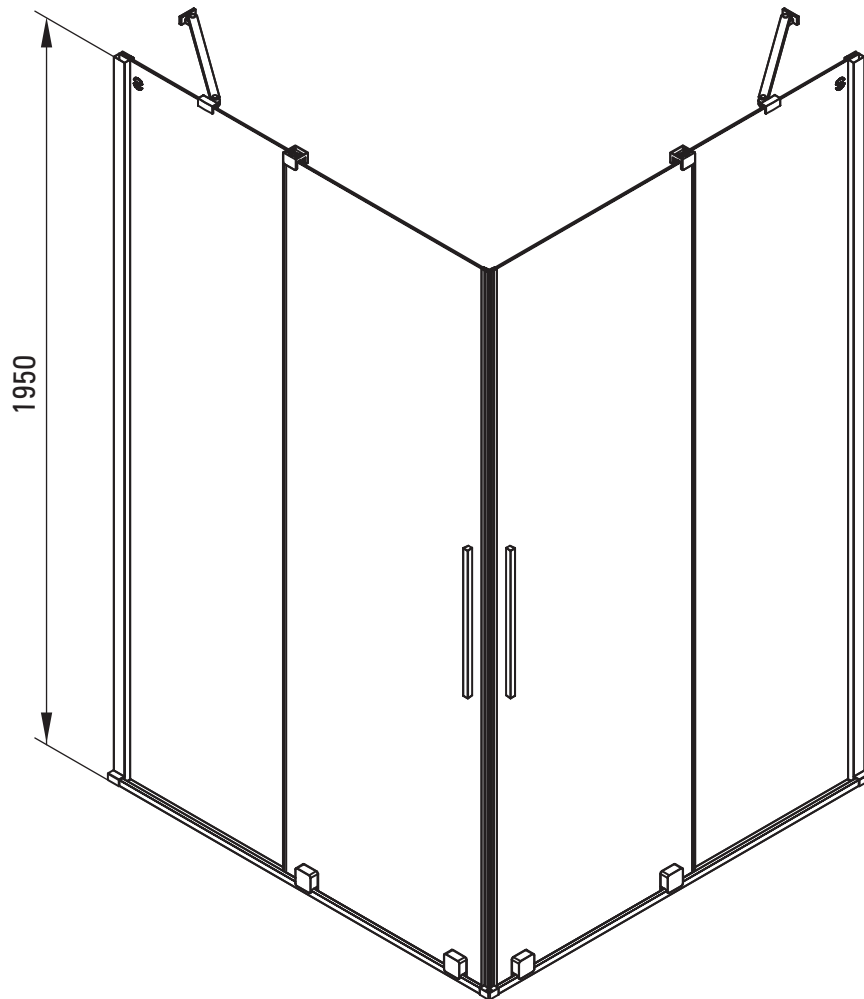

1.

2.

Model	Size	A (mm)	B (mm)	C (mm)	D (mm)
KTJ X38R	800x1950	780-800	310	425	370
KTJ X39R	900x1950	880-900	360	475	420
KTJ X30R	1000x1950	980-1000	410	525	470
KTJ X32R	1200x1950	1180-1200	515	625	570
KTJ X34R	1400x1950	1380-1400	615	725	670

Model	Size	A (mm)	B (mm)	C (mm)	D (mm)
KTJ X38R	800x1950	1540-1580	585	425	370
KTJ X39R	900x1950	1740-1780	685	475	420
KTJ X30R	1000x1950	1940-1980	785	525	470
KTJ X32R	1200x1950	2340-2380	985	625	570
KTJ X34R	1400x1950	2740-2780	1185	725	670

Model	Size	A (mm)	B (mm)	C (mm)	D (mm)
KTJ X38R	800x1950	790-810	410	425	370
KTJ X39R	900x1950	890-910	480	475	420
KTJ X30R	1000x1950	990-1010	550	525	470
KTJ X32R	1200x1950	1190-1210	695	625	570
KTJ X34R	1400x1950	1390-1410	835	725	670

Model	Size	A (mm)	B (mm)
KTJ X37P	700x1950	680-700	656
KTJ X38P	800x1950	780-800	756
KTJ X39P	900x1950	880-900	856
KTJ X30P	1000x1950	980-1000	956
KTJ X31P	1100x1950	1080-1100	1056
KTJ X32P	1200x1950	1180-1200	1156