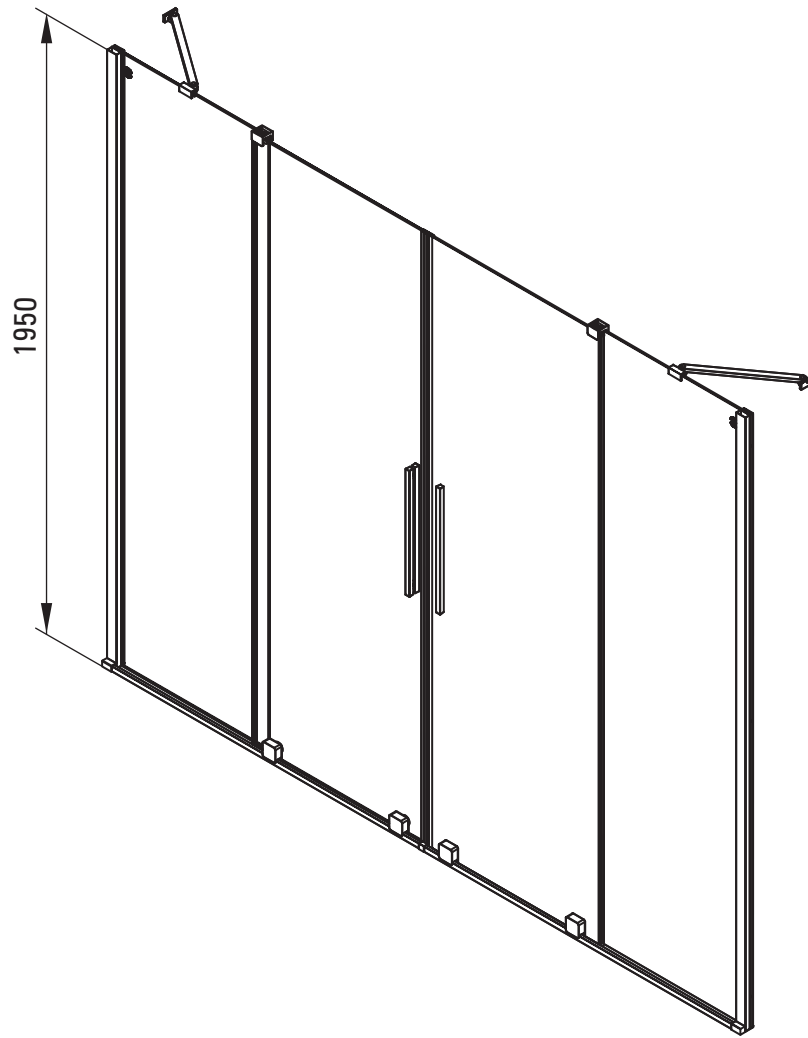

1.

2.

Model	Size	A (mm)	B (mm)	C (mm)	D (mm)
KTJ X38R	800x1950	780-800	310	425	370
KTJ X39R	900x1950	880-900	360	475	420
KTJ X30R	1000x1950	980-1000	410	525	470
KTJ X32R	1200x1950	1180-1200	515	625	570
KTJ X34R	1400x1950	1380-1400	615	725	670

Model	Size	A (mm)	B (mm)	C (mm)	D (mm)
KTJ X38R	800x1950	1540-1580	585	425	370
KTJ X39R	900x1950	1740-1780	685	475	420
KTJ X30R	1000x1950	1940-1980	785	525	470
KTJ X32R	1200x1950	2340-2380	985	625	570
KTJ X34R	1400x1950	2740-2780	1185	725	670

Model	Size	A (mm)	B (mm)	C (mm)	D (mm)
KTJ X38R	800x1950	790-810	410	425	370
KTJ X39R	900x1950	890-910	480	475	420
KTJ X30R	1000x1950	990-1010	550	525	470
KTJ X32R	1200x1950	1190-1210	695	625	570
KTJ X34R	1400x1950	1390-1410	835	725	670

Model	Size	A (mm)	B (mm)
KTJ X37P	700x1950	680-700	656
KTJ X38P	800x1950	780-800	756
KTJ X39P	900x1950	880-900	856
KTJ X30P	1000x1950	980-1000	956
KTJ X31P	1100x1950	1080-1100	1056
KTJ X32P	1200x1950	1180-1200	1156