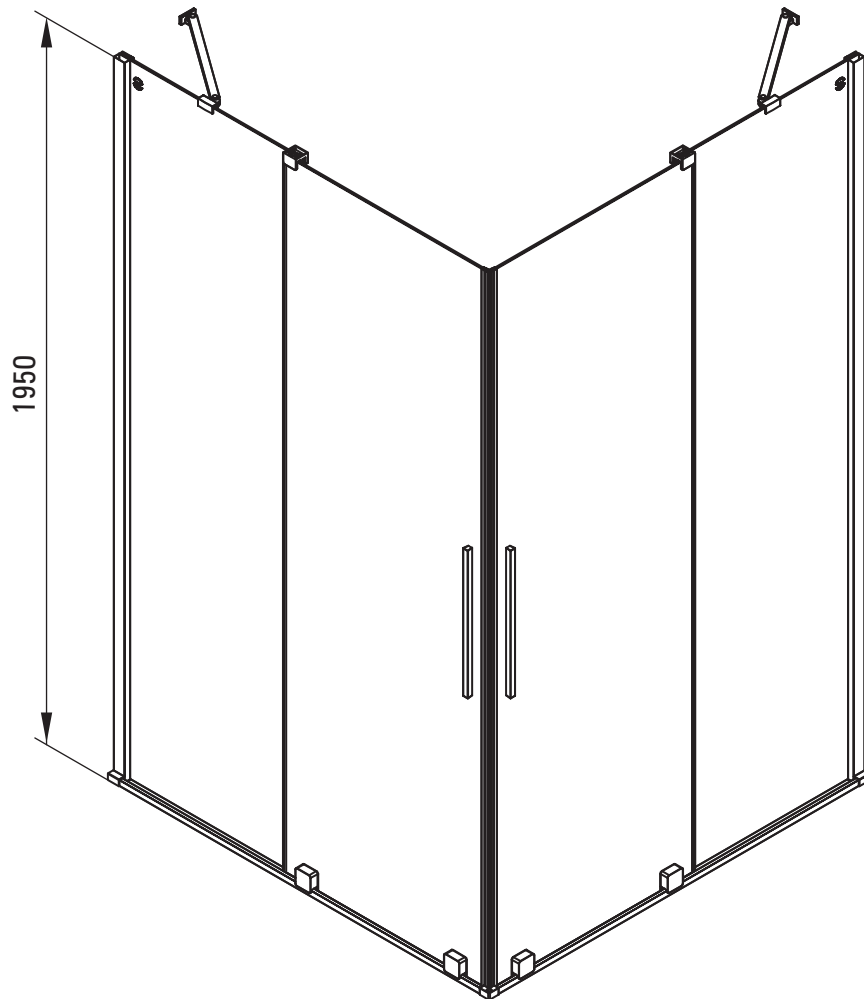

Model	Size	A (mm)	B (mm)	C (mm)	D (mm)
KTJ X39R	900x1950	880-900	360	475	420
KTJ X30R	1000x1950	980-1000	410	525	470
KTJ X32R	1200x1950	1180-1200	515	625	570
KTJ X34R	1400x1950	1380-1400	615	725	670

Model	Size	A (mm)	B (mm)	C (mm)	D (mm)
KTJ X39R	900x1950	890-910	480	475	420
KTJ X30R	1000x1950	990-1010	550	525	470
KTJ X32R	1200x1950	1190-1210	695	625	570
KTJ X34R	1400x1950	1390-1410	835	725	670

Model	Size	A (mm)	B (mm)
KTJ X38P	800x1950	780-800	756
KTJ X39P	900x1950	880-900	856
KTJ X30P	1000x1950	980-1000	956
KTJ X31P	1100x1950	1080-1100	1056
KTJ X32P	1200x1950	1180-1200	1156