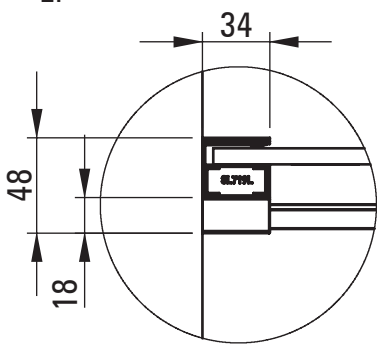

1.

2.

Model	Size	A (mm)	B (mm)	C (mm)	D (mm)
KTJ X38R	800x1950	780-800	310	425	370
KTJ X39R	900x1950	880-900	360	475	420
KTJ X30R	1000x1950	980-1000	410	525	470
KTJ X32R	1200x1950	1180-1200	515	625	570
KTJ X34R	1400x1950	1380-1400	615	725	670

Model	Size	A (mm)	B (mm)	C (mm)	D (mm)
KTJ X38R	800x1950	1540-1580	585	425	370
KTJ X39R	900x1950	1740-1780	685	475	420
KTJ X30R	1000x1950	1940-1980	785	525	470
KTJ X32R	1200x1950	2340-2380	985	625	570
KTJ X34R	1400x1950	2740-2780	1185	725	670

Model	Size	A (mm)	B (mm)	C (mm)	D (mm)
KTJ X38R	800x1950	790-810	410	425	370
KTJ X39R	900x1950	890-910	480	475	420
KTJ X30R	1000x1950	990-1010	550	525	470
KTJ X32R	1200x1950	1190-1210	695	625	570
KTJ X34R	1400x1950	1390-1410	835	725	670

Model	Size	A (mm)	B (mm)
KTJ X37P	700x1950	680-700	656
KTJ X38P	800x1950	780-800	756
KTJ X39P	900x1950	880-900	856
KTJ X30P	1000x1950	980-1000	956
KTJ X31P	1100x1950	1080-1100	1056
KTJ X32P	1200x1950	1180-1200	1156