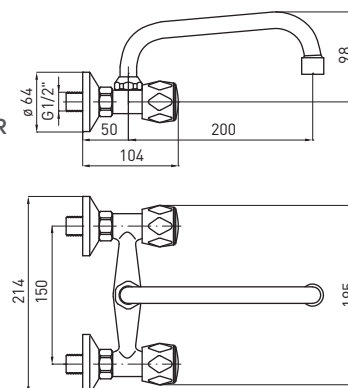

СМЕСИТЕЛЬ ДЛЯ РАКОВИНЫ НАСТЕННЫЙ

- Охват крана: 250 mm