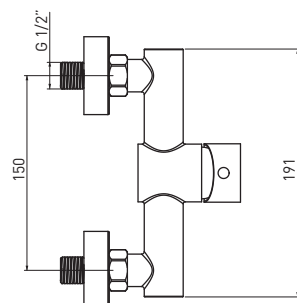

LUPO
BLU F40M

5907650816614

SHOWER TAP

DUSCHARMATUR

СМЕСИТЕЛЬ ДЛЯ ДУША

NEW
NEUHEIT
НОВИНКА

LUPO
BLU F10M

5907650816584

WALL-MOUNTED BATH TAP
WITH SWIVEL SPOUT

- Spout range: 194 mm
- Ceramic, rotary, mechanical function switch

WANDMONTIERTE
BADEWANNENARMATUR
MIT SCHWENKBAREM AUSLAUF

- Ausladung: 194 mm
- Keramischer, drehbarer, mechanischer Funktionsschalter

СМЕСИТЕЛЬ ДЛЯ ВАННЫ
С ПОВОРОТНЫМ ИЗЛИВОМ

- Охват крана: 194 мм
- Керамический, ротационный, механический переключатель функции