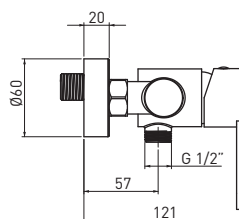

LUPO
BLU F40M

5907650816614

SHOWER TAP

DUSCHARMATUR

СМЕСИТЕЛЬ ДЛЯ ДУША

NEW
NEUHEIT
НОВИНКА

LUPO
BLU F10M

5907650816584

WALL-MOUNTED BATH TAP
WITH SWIVEL SPOUT

- Spout range: 194 mm
- Ceramic, rotary, mechanical function switch

WANDMONTIERTE
BADEWANNENARMATUR
MIT SCHWENKBAREM AUSLAUF

- Ausladung: 194 mm
- Keramischer, drehbarer, mechanischer Funktionsschalter

СМЕСИТЕЛЬ ДЛЯ ВАННЫ
С ПОВОРОТНЫМ ИЗЛИВОМ

- Охват крана: 194 мм
- Керамический, ротационный, механический переключатель функции