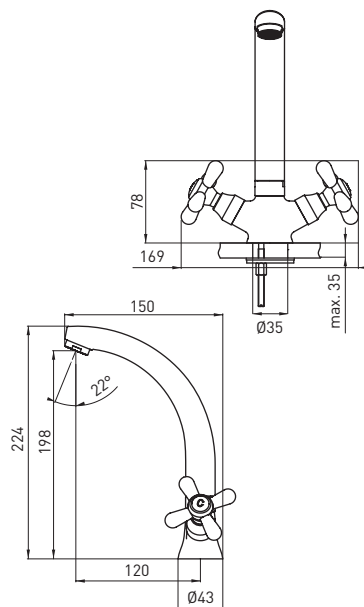

СМЕСИТЕЛЬ ДЛЯ РАКОВИНЫ НАСТЕННЫЙ

- Охват корпуса: 120 мм
- Высота корпуса: 224 мм