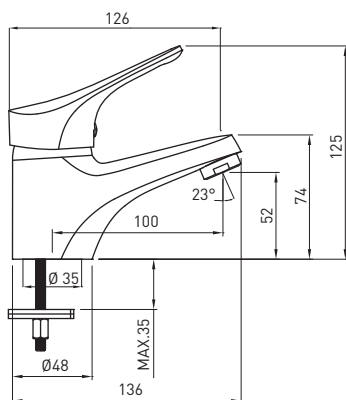

POP-UP WASTE
IN BOJ 021M
STÖPSEL AUTOMATISCH
IM BOJ 021M
АВТОМАТИЧЕСКАЯ
ПРОБКА В BOJ 021M

JOKO

BOJ 020M / BOJ 021M

5908212072417 / 5908212008379

DECK-MOUNTED BASIN TAP

- Spout range: 100 mm
- Body height: 125 mm
- Pop-up waste in BOJ 021M

STEHENDE WASCHEBCKENARMATUR

- Ausladung: 100 mm
- Körperhöhe: 125 mm
- Stöpsel automatisch im Produkt BOJ 021M

СМЕСИТЕЛЬ ДЛЯ РАКОВИНЫ

- Охват корпуса: 100 mm
- Высота корпуса: 125 mm
- Автоматическая пробка в BOJ 021M