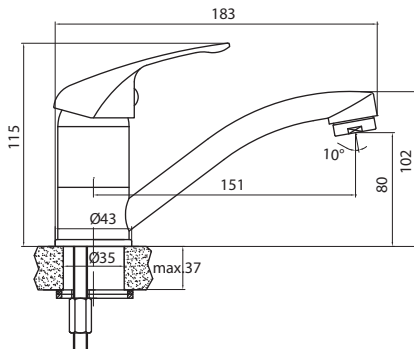

СМЕСИТЕЛЬ ДЛЯ РАКОВИНЫ С ОБОРОТНЫМ ИЗЛИВОМ

- Охват крана: 151 мм
- Высота корпуса : 115 мм