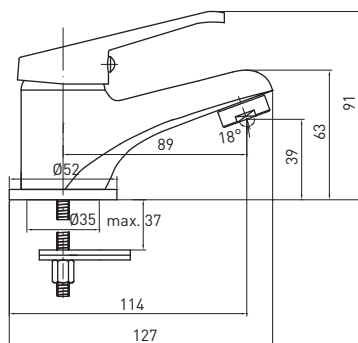

СМЕСИТЕЛЬ ДЛЯ РАКОВИНЫ

- Охват корпуса: 89 мм
- Высота корпуса: 91 мм
- Автоматическая пробка в BYU 021M