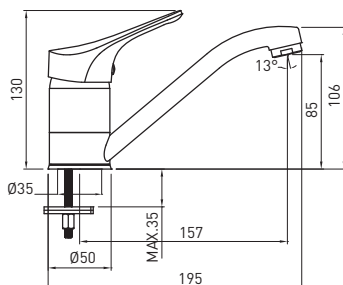

СМЕСИТЕЛЬ ДЛЯ РАКОВИНЫ С ОБОРОТНЫМ ИЗЛИВОМ

- Охват крана: 157 mm
- Высота корпуса: 130 mm