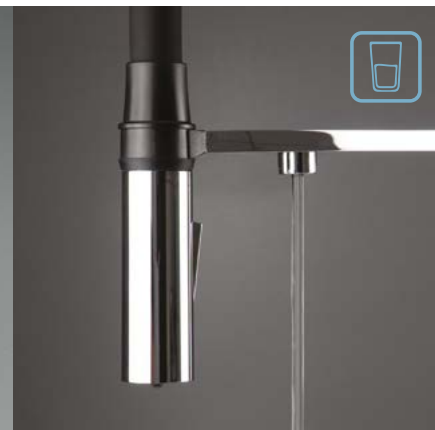

The tap is equipped with a magnetic spout holder, which makes it easy and quick to put it back in place after each use. This solution ensures not only comfort of use, but also an aesthetic and elegant appearance of the kitchen.

pozycja wyjściowa
starting position

woda zimna
cold water

woda ciepła
hot water

pozycja wyjściowa
starting position

woda filtrowana
filtered water

ZOBACZ FILM
/ WATCH THE VIDEO

ALABASTER

SZARY METALIK
/ METALLIC GREY